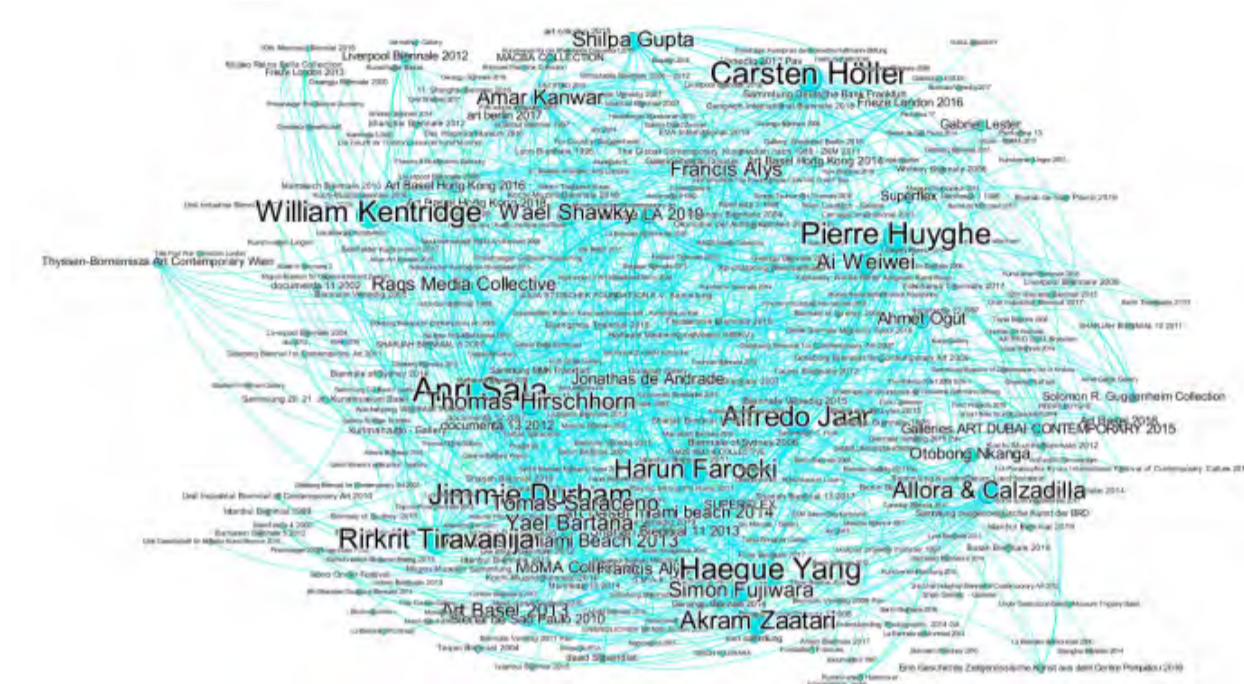

New artist list from the point of view of participation in the fair

Entry date: 10/12/2022

We have identified a group of 623 artists in our database who have more than 10 entries, with over 60% of the entries relating to art fairs. The proportion of data records related to trade fairs in the entire database is 38%. The phenomenon of a disproportionate reference to trade fairs was noticed, for example in the case of Markus Amm, 85% of his 20 entries are related to trade fairs. In addition to participating in trade fairs, we have included Markus Amm in the collection of contemporary art from the Federal Republic of Germany, the Daimler Art Collection and with an exhibition in the art association GAK Society for Contemporary Art Bremen. We became aware of Markus Amm because he is represented by four galleries at Frieze London 2022.

The group list of artists presented here is professional and very diverse, also and precisely because it partly points beyond the typical museum canon.

The first value after the artist name describes the presence value in public, the second counts the entries related to art fairs and the third value explains the percentage. A minimum of 11 entries was required. Listed here are artists with a share of 75% or more in relation to the trade fair context.