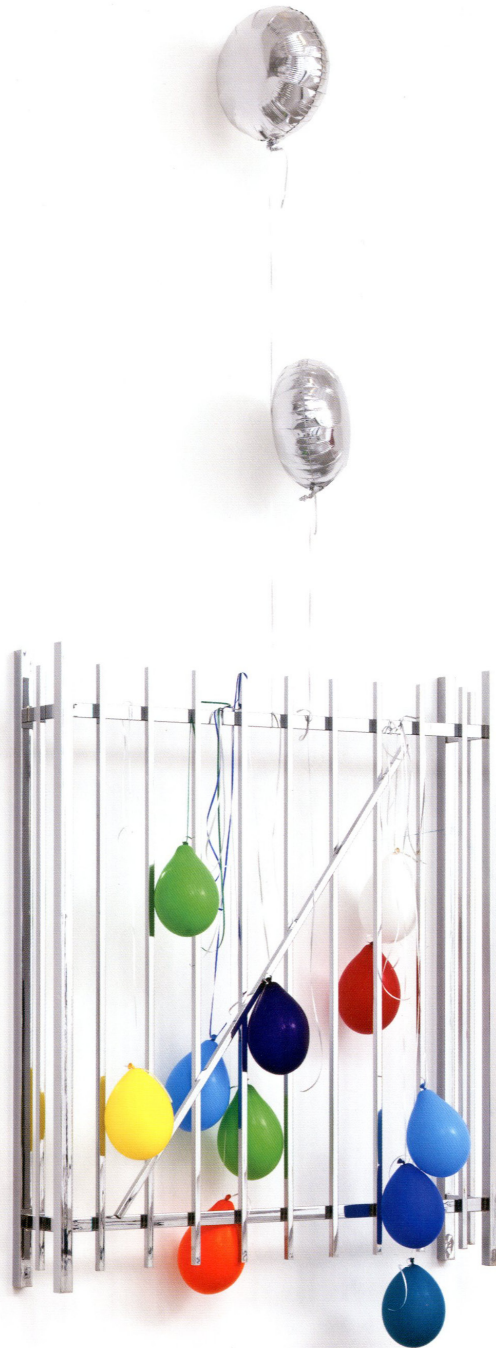

“Kathryn Andrews,” *Rubell Family Collection: Highlights & Artists Writings*, Volume 1, Miami: 2015, p. 608